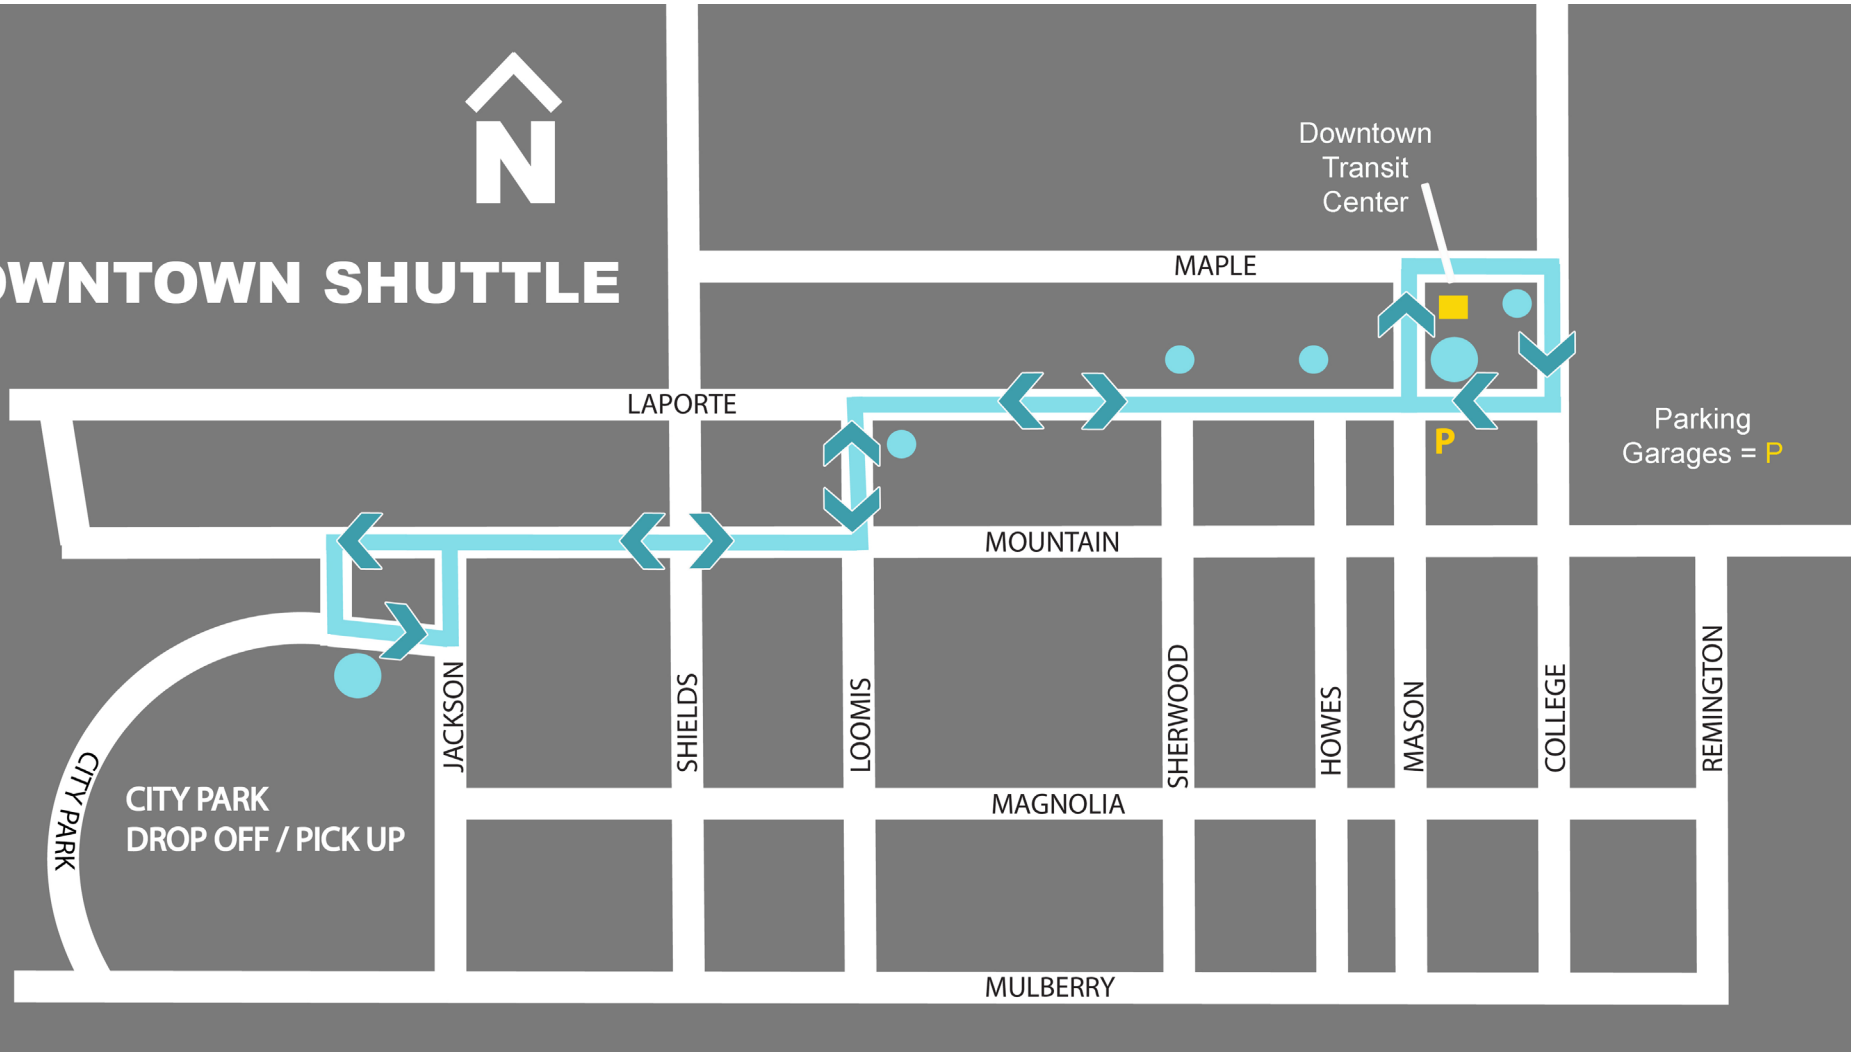

# DOWNTOWN SHUTTLE

## SHUTTLE INFORMATION

Shuttles to City Park begin from the Downtown Transit Center at 5:30 PM.

The last departure for the shuttles going to City Park will leave the Downtown Transit Center at 9:10 PM.

At the conclusion of the fireworks display shuttles will resume from City Park to the DTC.

### From the DTC to the Park:

East on Maple to College,  
South on College to Laporte,  
West on Laporte to Loomis,  
South on Loomis to Mountain,  
West on Mountain to Roosevelt,  
South on Roosevelt to City Park Drive.

### From the Park to DTC:

City Park Drive to Jackson,  
North on Jackson to Mountain,  
East on Mountain to Loomis,  
North on Loomis to Laporte,  
East on Laporte to Mason,  
North on Mason into DTC.