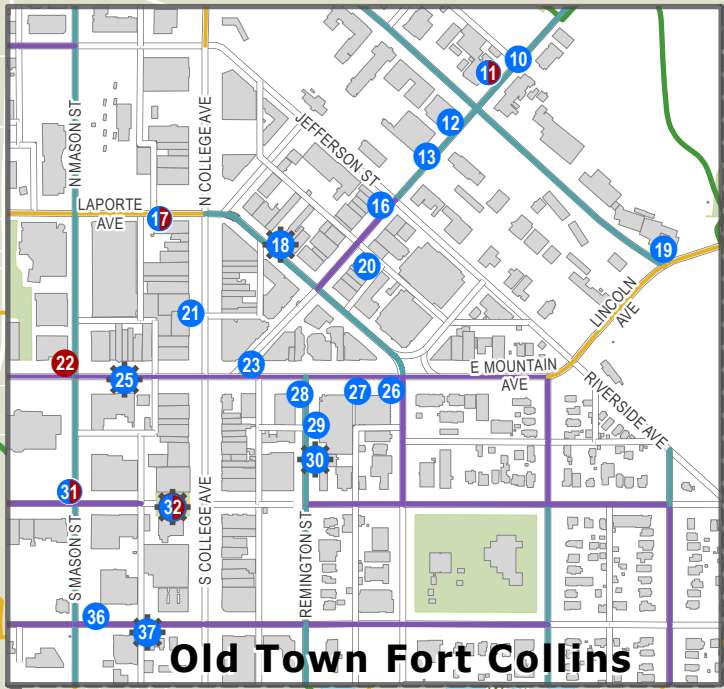

0 1/2 1 2 Miles

**Old Town Fort Collins**

- High Comfort Bike Lane or Buffered Bike Lane
- Lower Comfort Bike Lane or Buffered Bike Lane
- High Comfort Bike Route; High Comfort Shared Roadway
- Lower Comfort Shared Roadway/Bike Route
- - - Bike Lane Gap
- Shared-use Trail (paved)
- Minor Shared-use Trail (paved)
- - - Unpaved Trail