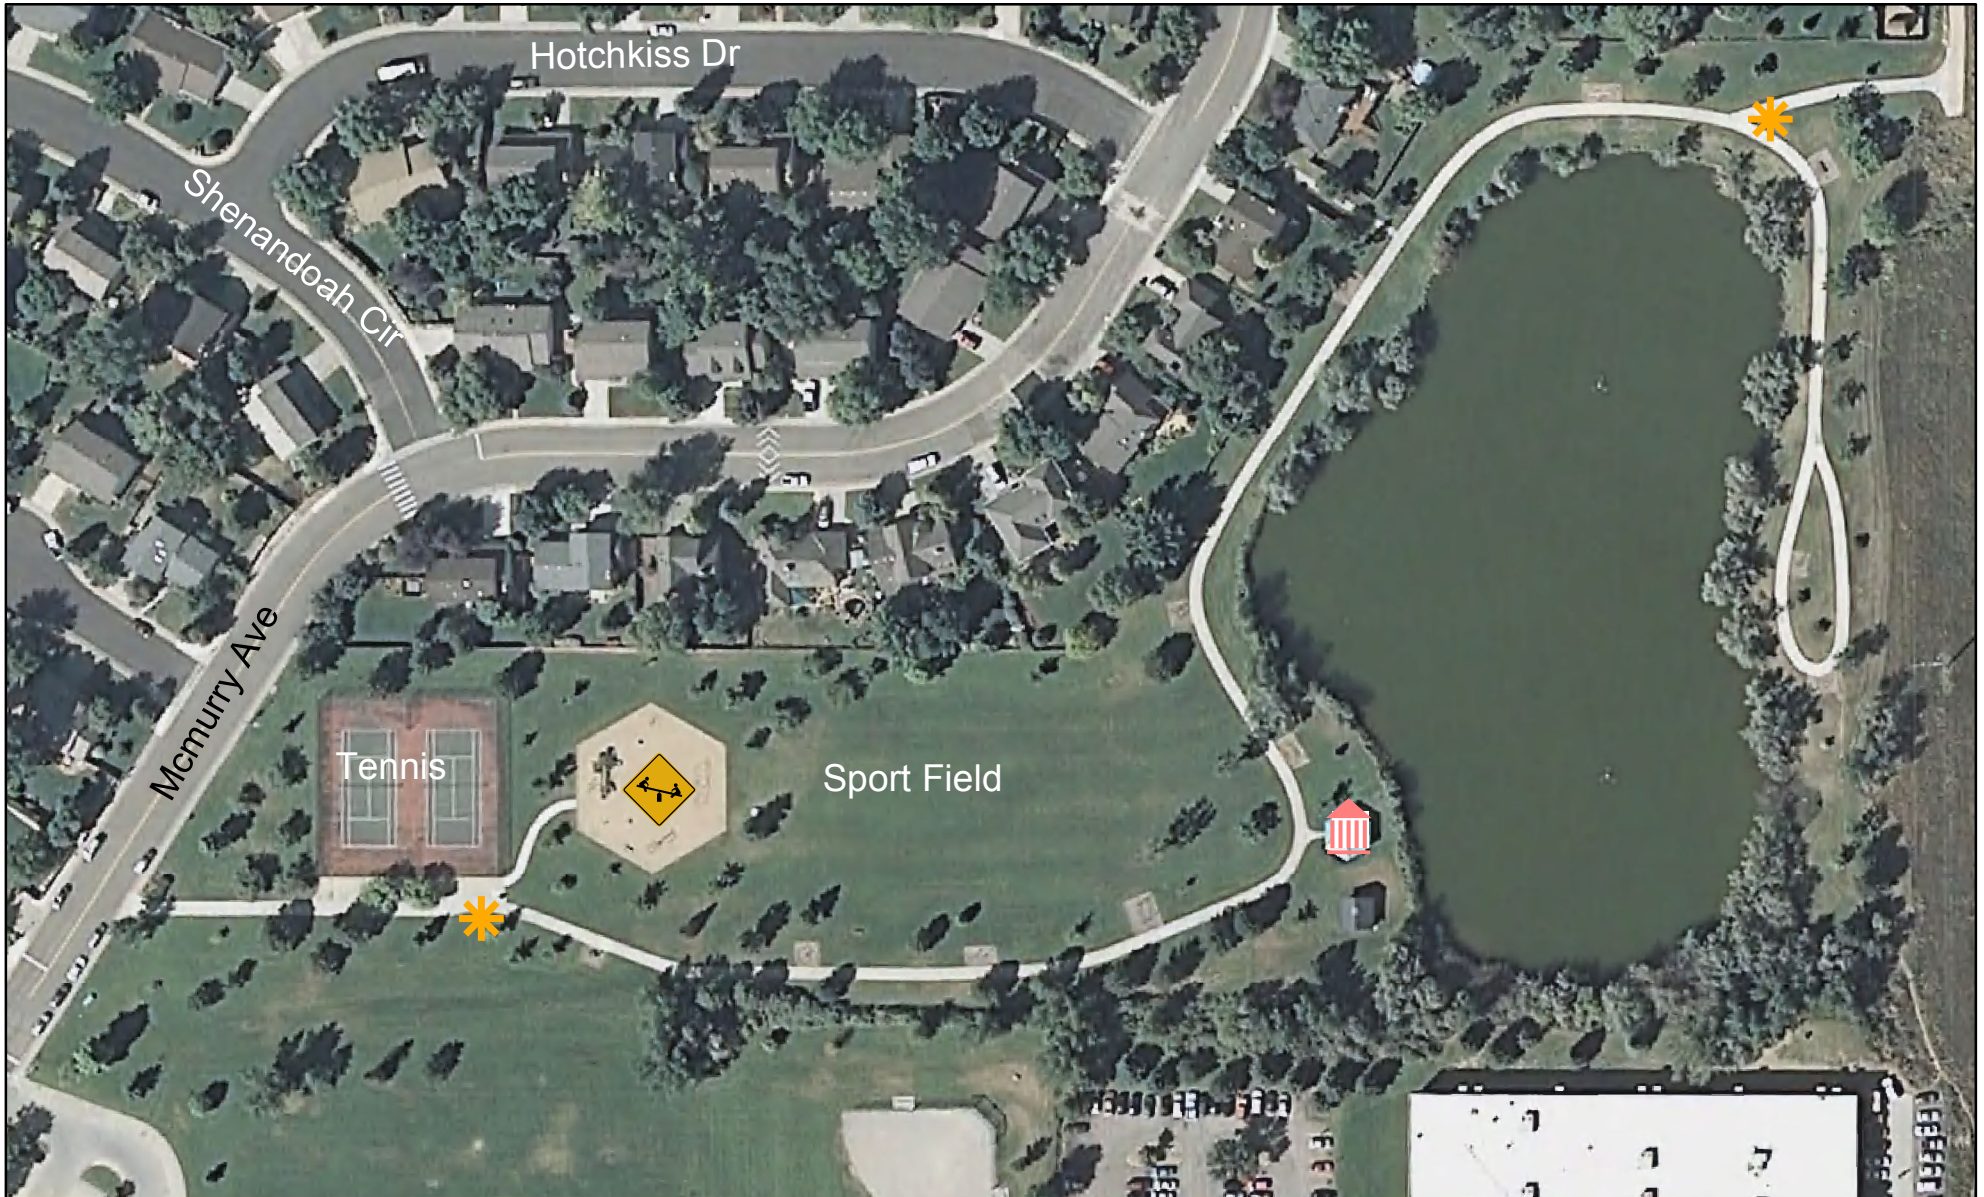

Golden Meadows Park 4324 McMurray Ave.

Legend

-  Shelter
-  Dog Bag Stations
-  Playground

1 inch = 128.9 feet