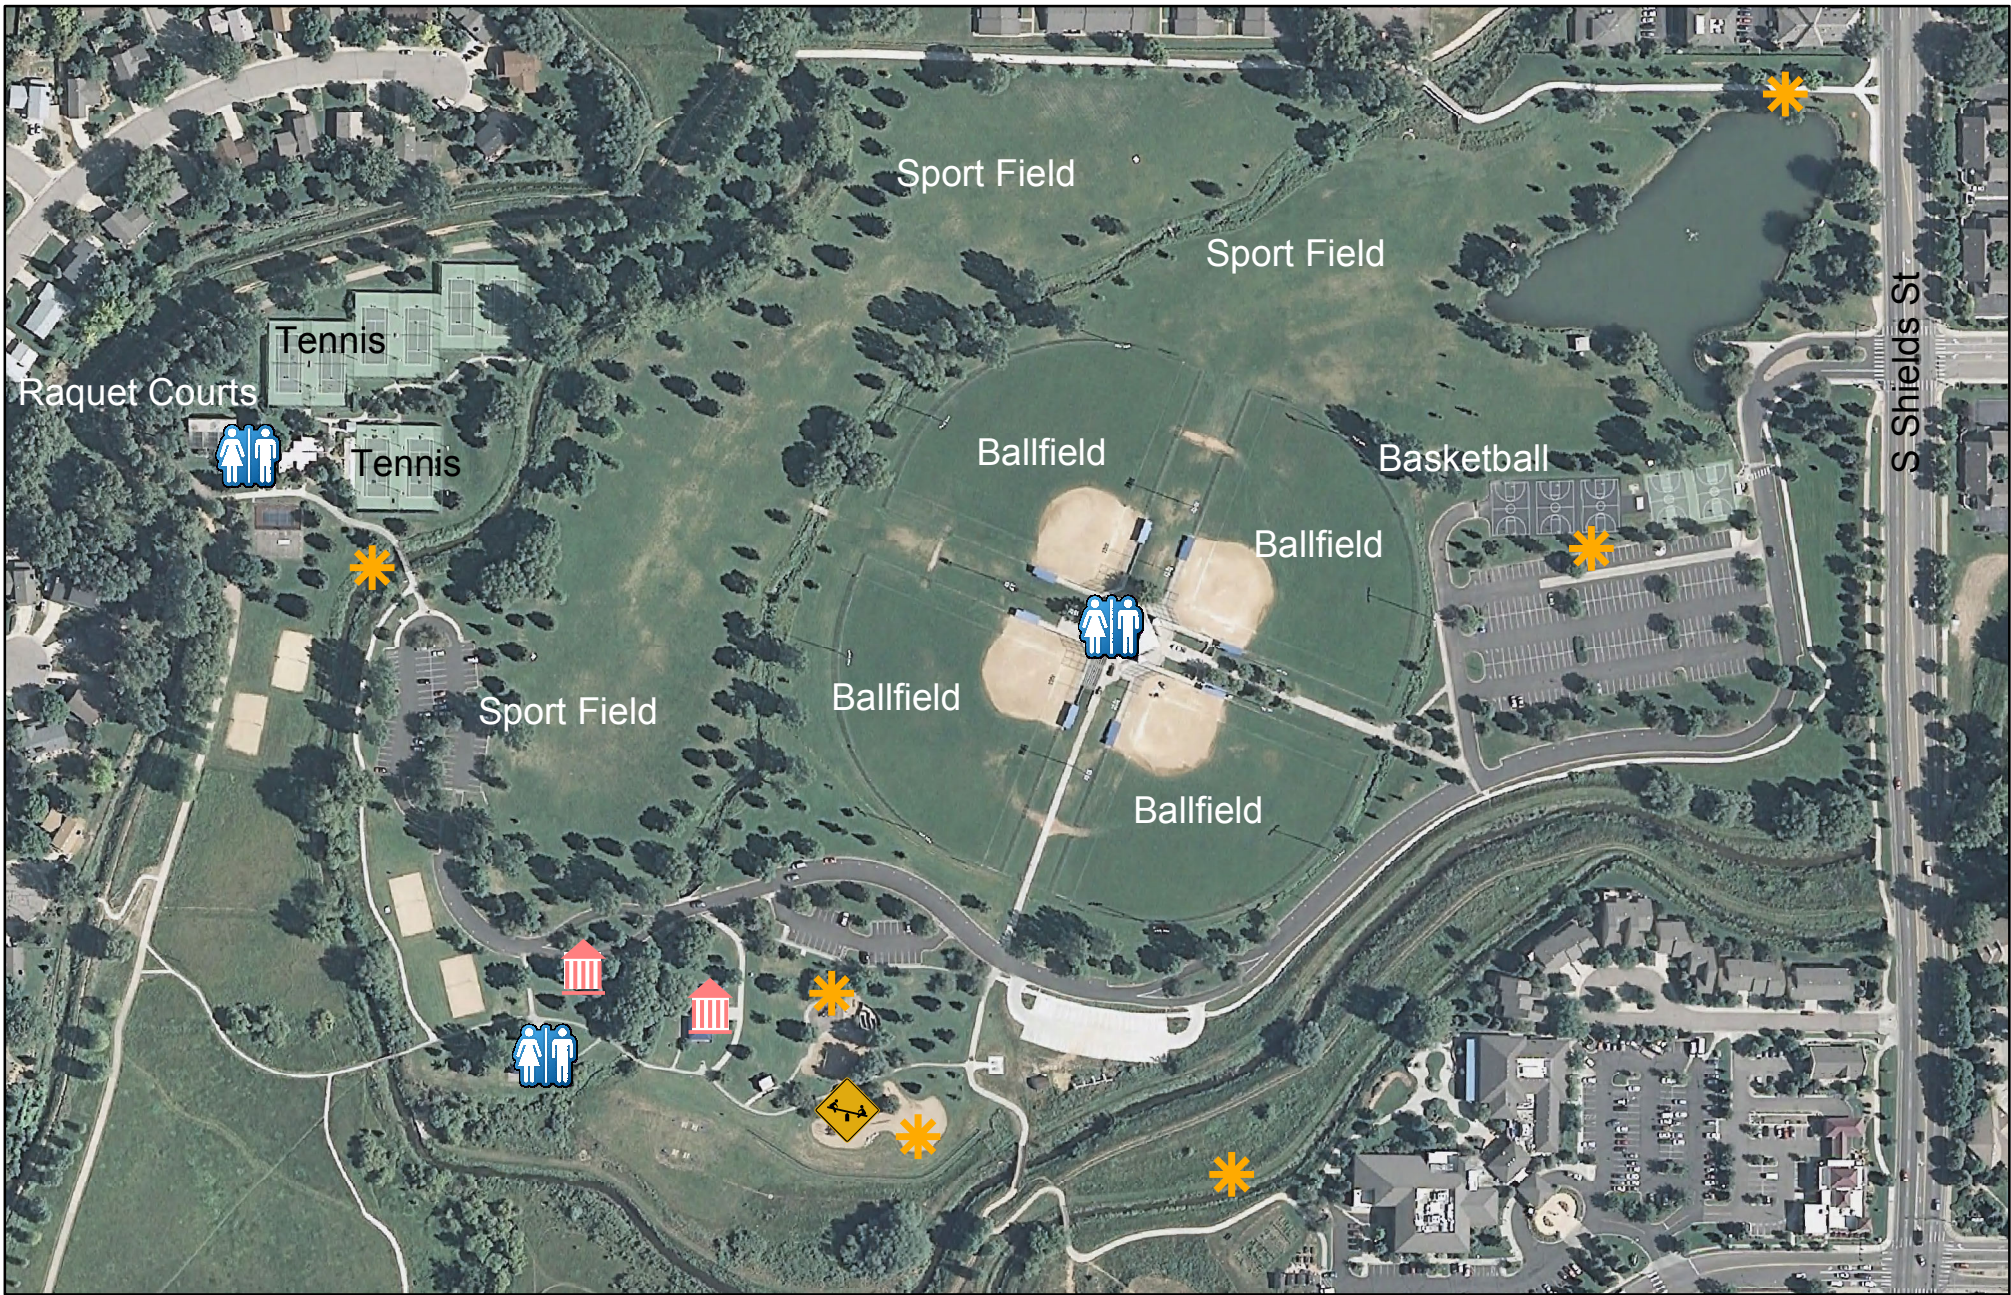

Rolland Moore Community Park 2201 S. Shields St.

Legend

-  Shelters
-  Restrooms
-  Playground
-  Dog Bag Stations

1 inch = 259.6 feet